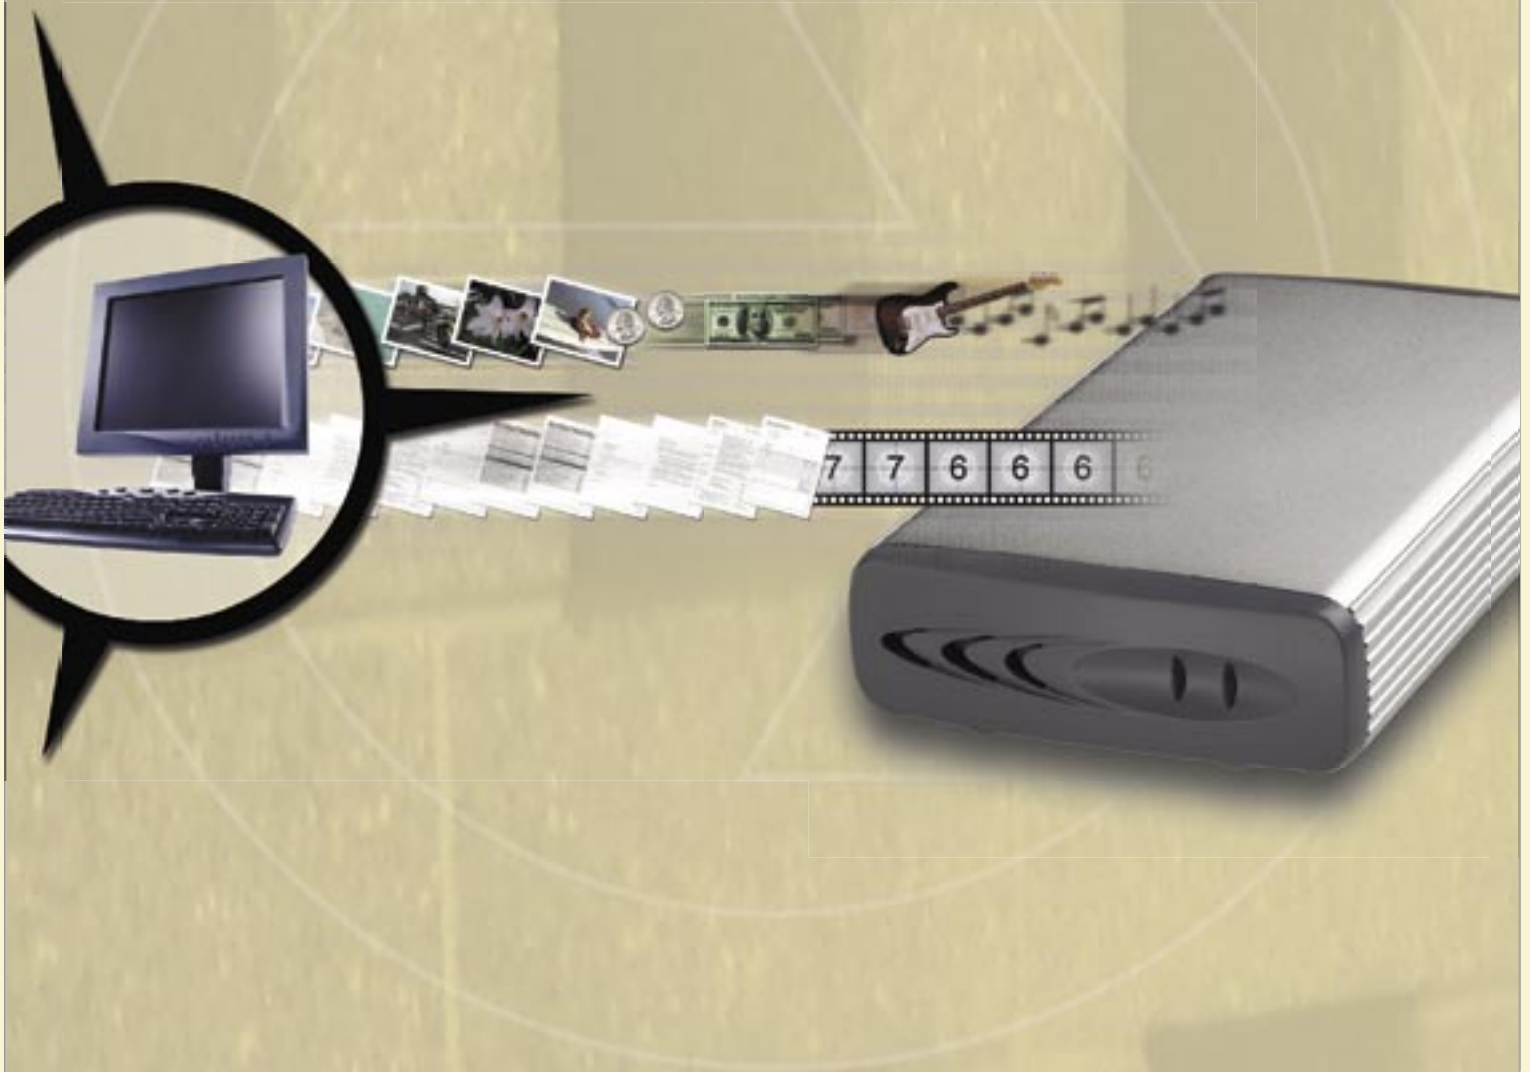

VELOCITY SERIES

Over 3x Faster Than USB2.0 or FireWire!

The new Velocity Series from CMS Products is the fastest desktop backup and disaster recovery solution available. The Velocity Series backup system incorporates CMS' user-friendly BounceBack Professional software and a high speed Serial ATA interface to create the industry's first externally bootable Windows device.

WORLD'S **FASTEST** EASIEST
BACKUP

POWERFUL FEATURES

Fastest Backup Available

With up to 1.5 Gb/s data transfer rates, the Velocity Series is the fastest desktop backup and disaster recovery solution available. The speed of the Velocity Series backup system is based on the Serial ATA interface which provides speeds over three times faster than USB2.0 or FireWire®.

External Bootability

The integration of BounceBack Professional and the Serial ATA interface provides the world's first externally bootable device for Windows® 2000/XP. In the event of a hard drive failure the Velocity Series backup system can be automatically configured to become the boot drive. You can even protect against operating system corruption by selecting the Velocity Series as the boot device in your systems setup.